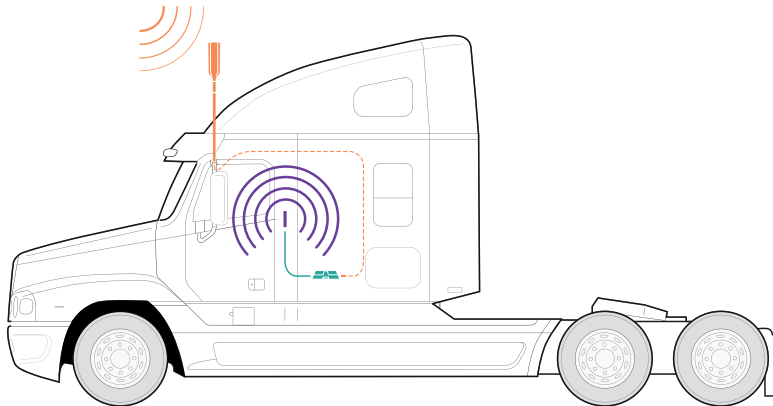

Installation

1. **1 Receives signal:** The powerful antenna reaches out to access voice and data signals, and deliver them to the booster.
2. **2 Boost signal:** The booster receives the signal, amplifies it, and serves as a relay between your phone and the nearest cell tower.
3. **3 Broadcasts signal:** Your devices get a stronger signal, and calls and data are fed through the booster back to the network.

Available Accessories

Optional Antenna Kits

Package Dimensions

21 L x 11.5 W x 3.75 H

TOP/BOTTOM

MASTER CARTON: 23 x 19 x 13 | 35.9 Lbs. | QTY 5

Support

2-Year Warranty from Purchase.

Website: <http://support.weboost.com>

Phone: +1 866 294 1660
Monday to Saturday

DRIVE REACH OTR