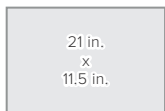

## Package Dimensions

21 L x 11.5 W x 3.75 H

FRONT

SIDE

TOP/BOTTOM

WEIGHT

MASTER CARTON: 23 x 19 x 13 | 35.9 Lbs. | QTY 5